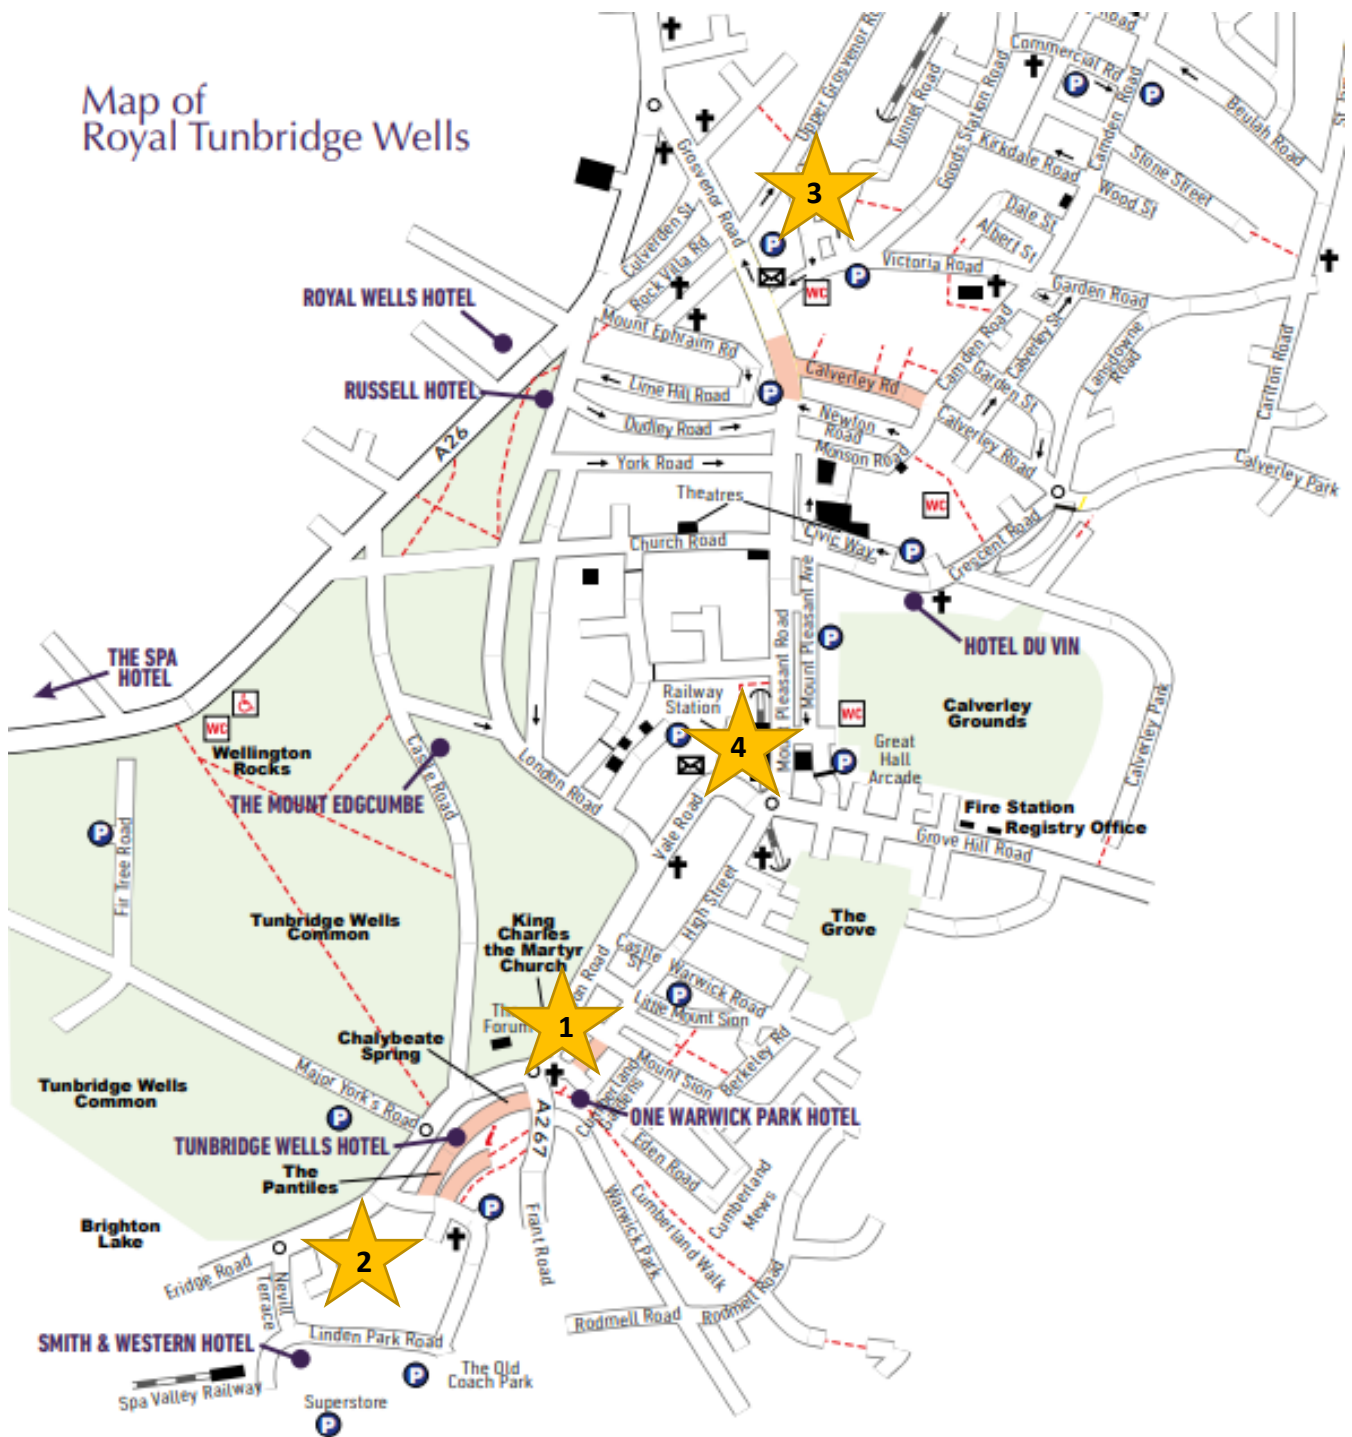

Map of Royal Tunbridge Wells

1 Premier Inn Hotel

3 Salomons Institute

2 The Pantiles

4 Tunbridge Wells Central Station

Our nearest airport is Gatwick, approximately a 40 minute taxi ride away or a 1.5 hour train journey to Tunbridge Wells railway station.

Heathrow airport is 1-2 hours away by taxi, or 2 hours plus by train.

Local taxi, Streamline, tel.: 01892 511911.

Hotels in Tunbridge Wells

Premier Inn

Merevale House
Tunbridge Wells
TN1 1DN
Tel: +44 (0871) 527 8000
<https://www.premierinn.com>